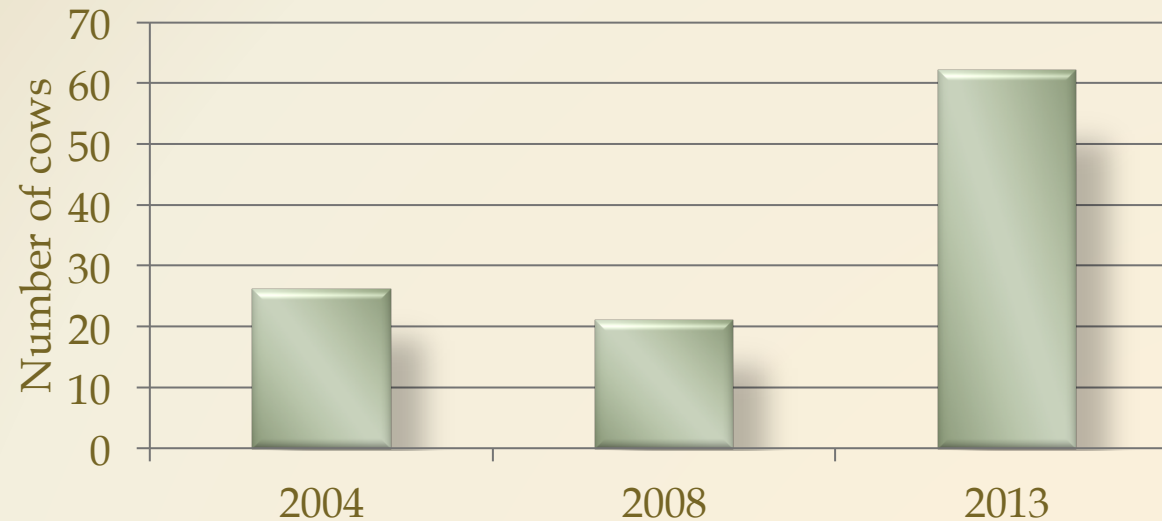

## Milk production in Selets village in Bragin District

The dynamics in cow population in the private sector

Tatiana Rak, the Leader of the  
"Milk" team, Selets village

20 cows

[www.ifrd.by](http://www.ifrd.by)